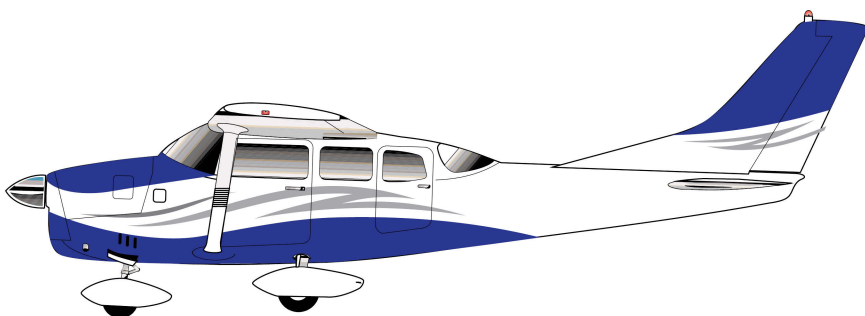

CESSNA

STRIPE COLORS ARE FOR ILLUSTRATIVE PURPOSES ONLY. ACTUAL
COLORS DICTATED BY CUSTOMER AT TIME OF ORDER.

ALL STRIPES CAN BE MODIFIED.

MOST CAN BE ALTERED TO ACCOMIDATE DIFFERENT AIRFRAMES.

CESSNA 7 (PAINT MASK ONLY)