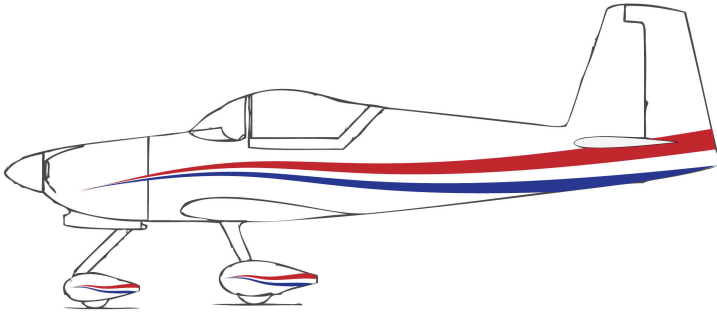

STRIPE COLORS ARE FOR ILLUSTRATIVE PURPOSES ONLY. ACTUAL
COLORS DICTATED BY CUSTOMER AT TIME OF ORDER.

ALL STRIPES CAN BE MODIFIED.

MOST CAN BE ALTERED TO ACCOMIDATE DIFFERENT AIRFRAMES.

RV 1

RV 2

RV 3 (PAINT MASK ONLY)

RV

STRIPE COLORS ARE FOR ILLUSTRATIVE PURPOSES ONLY. ACTUAL
COLORS DICTATED BY CUSTOMER AT TIME OF ORDER.

ALL STRIPES CAN BE MODIFIED.

MOST CAN BE ALTERED TO ACCOMIDATE DIFFERENT AIRFRAMES.

RV 4

RV 5

RV 6

RV