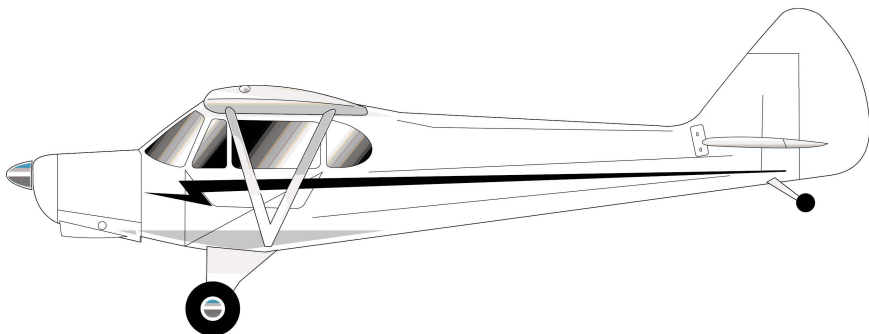

PIPER

STRIPE COLORS ARE FOR ILLUSTRATIVE PURPOSES ONLY. ACTUAL
COLORS DICTATED BY CUSTOMER AT TIME OF ORDER.

ALL STRIPES CAN BE MODIFIED.

MOST CAN BE ALTERED TO ACCOMIDATE DIFFERENT AIRFRAMES.

PIPER 1