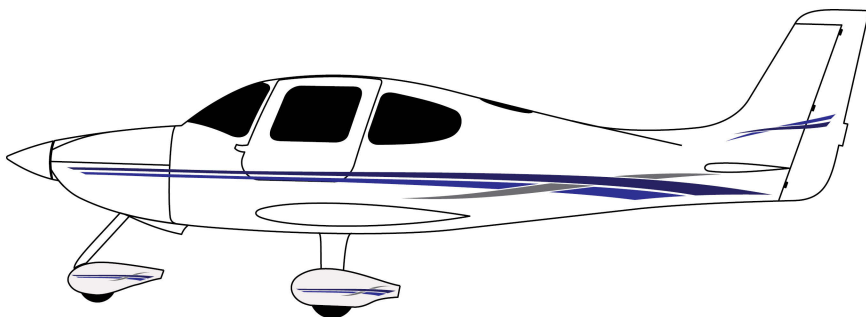

CIRRUS

STRIPE COLORS ARE FOR ILLUSTRATIVE PURPOSES ONLY. ACTUAL
COLORS DICTATED BY CUSTOMER AT TIME OF ORDER.

ALL STRIPES CAN BE MODIFIED.

MOST CAN BE ALTERED TO ACCOMIDATE DIFFERENT AIRFRAMES.

CIRRUS 1