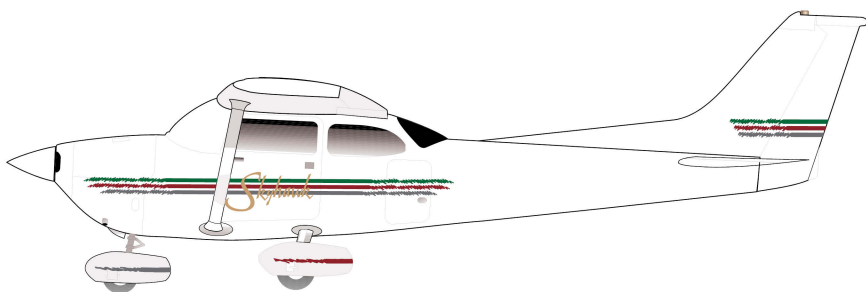

CESSNA

STRIPE COLORS ARE FOR ILLUSTRATIVE PURPOSES ONLY. ACTUAL
COLORS DICTATED BY CUSTOMER AT TIME OF ORDER.

ALL STRIPES CAN BE MODIFIED.

MOST CAN BE ALTERED TO ACCOMIDATE DIFFERENT AIRFRAMES.

CESSNA 26