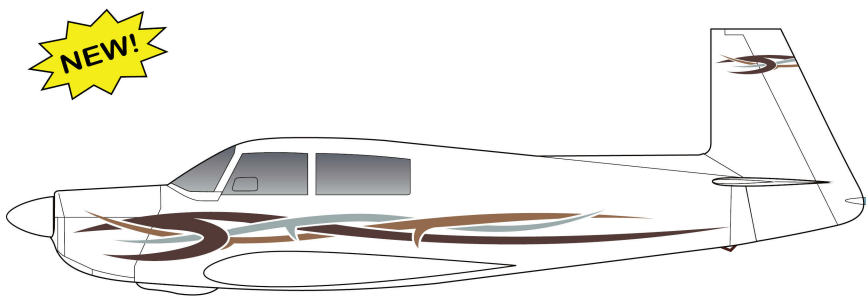

ALL STRIPES CAN BE MODIFIED.

MOST CAN BE ALTERED TO ACCOMIDATE DIFFERENT AIRFRAMES.

MOONEY 1 (PAINT MASK ONLY)

MOONEY 2

MOONEY 3

1-800-336-9633

PIPER

STRIPE COLORS ARE FOR ILLUSTRATIVE PURPOSES ONLY. ACTUAL
COLORS DICTATED BY CUSTOMER AT TIME OF ORDER.