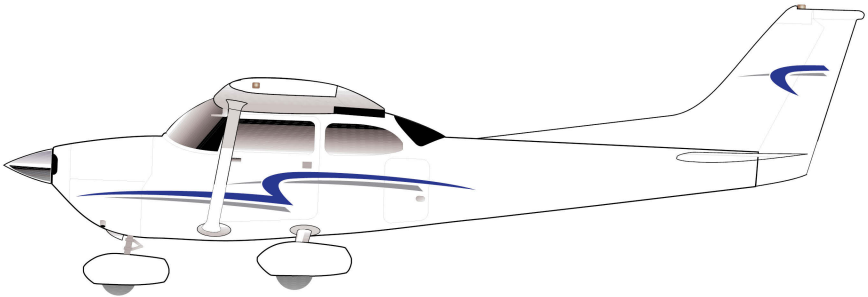

CESSNA

STRIPE COLORS ARE FOR ILLUSTRATIVE PURPOSES ONLY. ACTUAL
COLORS DICTATED BY CUSTOMER AT TIME OF ORDER.

ALL STRIPES CAN BE MODIFIED.

MOST CAN BE ALTERED TO ACCOMIDATE DIFFERENT AIRFRAMES.

CESSNA 1