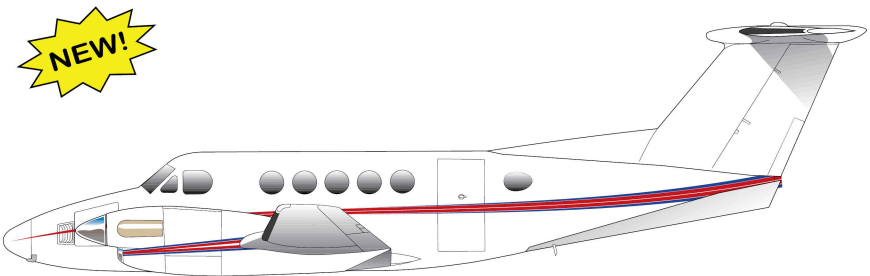

BEEHCRAFT 2

BEEHCRAFT 3

1-800-336-9633