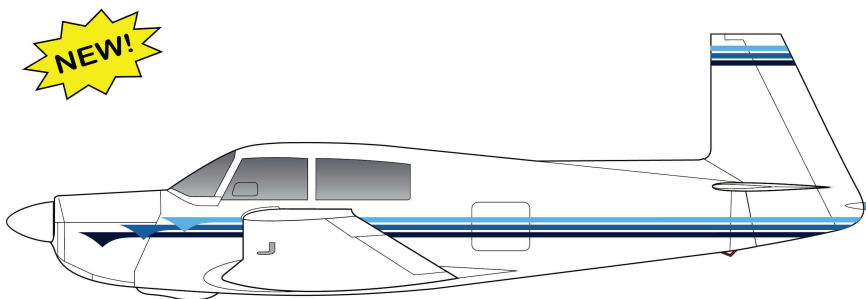

MOONEY

STRIPE COLORS ARE FOR ILLUSTRATIVE PURPOSES ONLY. ACTUAL
COLORS DICTATED BY CUSTOMER AT TIME OF ORDER.

ALL STRIPES CAN BE MODIFIED.

MOST CAN BE ALTERED TO ACCOMIDATE DIFFERENT AIRFRAMES.

1-800-336-9633