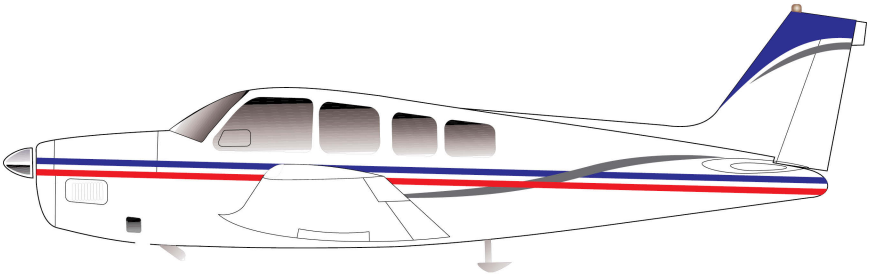

BEEHCRAFT 1