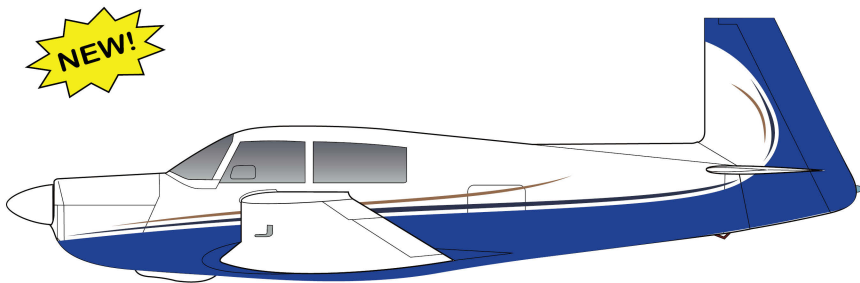

ALL STRIPES CAN BE MODIFIED.

MOST CAN BE ALTERED TO ACCOMIDATE DIFFERENT AIRFRAMES.

DIAMOND 1

DIAMOND 2

DIAMOND 3

MOONEY

STRIPE COLORS ARE FOR ILLUSTRATIVE PURPOSES ONLY. ACTUAL
COLORS DICTATED BY CUSTOMER AT TIME OF ORDER.

ALL STRIPES CAN BE MODIFIED.

MOST CAN BE ALTERED TO ACCOMIDATE DIFFERENT AIRFRAMES.

MOONEY 1 (PAINT MASK ONLY)

MOONEY 2

MOONEY 3

1-800-336-9633

PIPER

STRIPE COLORS ARE FOR ILLUSTRATIVE PURPOSES ONLY. ACTUAL
COLORS DICTATED BY CUSTOMER AT TIME OF ORDER.