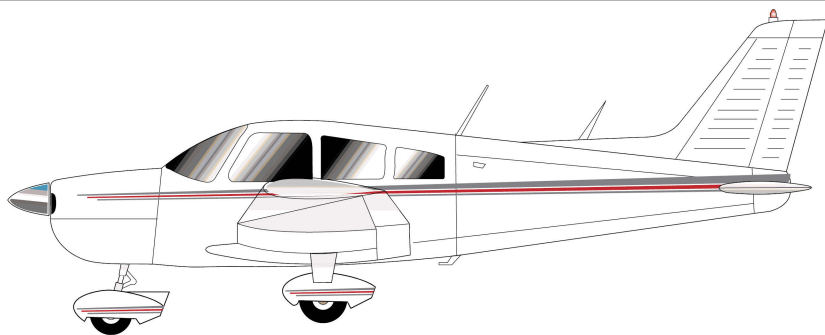

PIPER

STRIPE COLORS ARE FOR ILLUSTRATIVE PURPOSES ONLY. ACTUAL
COLORS DICTATED BY CUSTOMER AT TIME OF ORDER.

ALL STRIPES CAN BE MODIFIED.

MOST CAN BE ALTERED TO ACCOMIDATE DIFFERENT AIRFRAMES.

PIPER 2