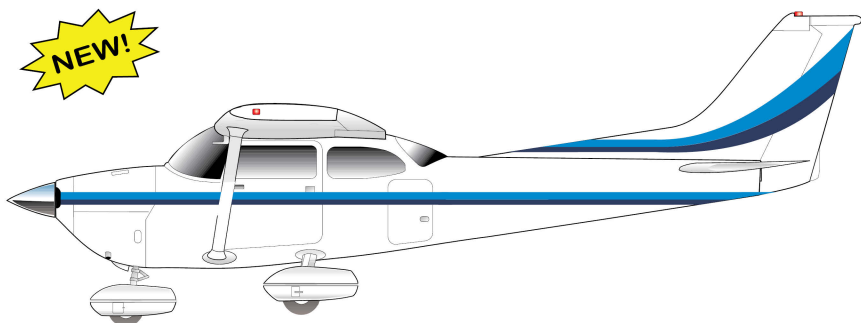

ALL STRIPES CAN BE MODIFIED.

MOST CAN BE ALTERED TO ACCOMIDATE DIFFERENT AIRFRAMES.

CESSNA 31 (PAINT MASK ONLY)

CESSNA 32

CESSNA 33

CIRRUS

STRIPE COLORS ARE FOR ILLUSTRATIVE PURPOSES ONLY. ACTUAL
COLORS DICTATED BY CUSTOMER AT TIME OF ORDER.