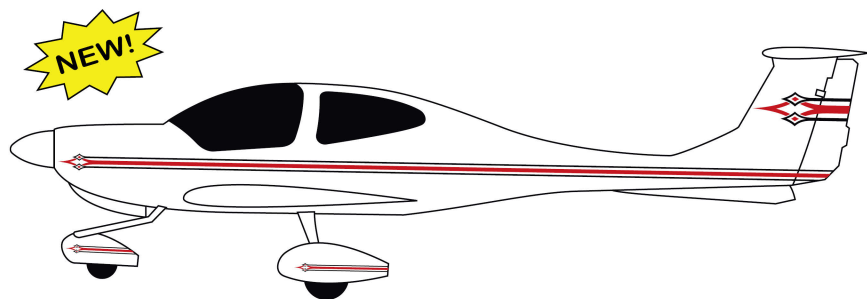

ALL STRIPES CAN BE MODIFIED.

MOST CAN BE ALTERED TO ACCOMIDATE DIFFERENT AIRFRAMES.

DIAMOND 1

DIAMOND 2

DIAMOND 3

MOONEY

STRIPE COLORS ARE FOR ILLUSTRATIVE PURPOSES ONLY. ACTUAL
COLORS DICTATED BY CUSTOMER AT TIME OF ORDER.