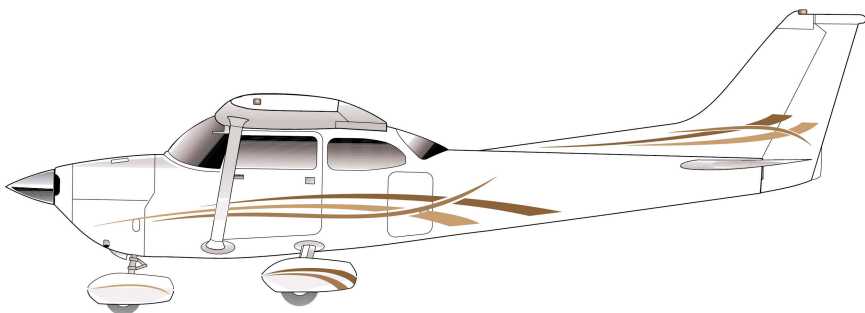

CESSNA

STRIPE COLORS ARE FOR ILLUSTRATIVE PURPOSES ONLY. ACTUAL
COLORS DICTATED BY CUSTOMER AT TIME OF ORDER.

ALL STRIPES CAN BE MODIFIED.

MOST CAN BE ALTERED TO ACCOMIDATE DIFFERENT AIRFRAMES.

CESSNA 8