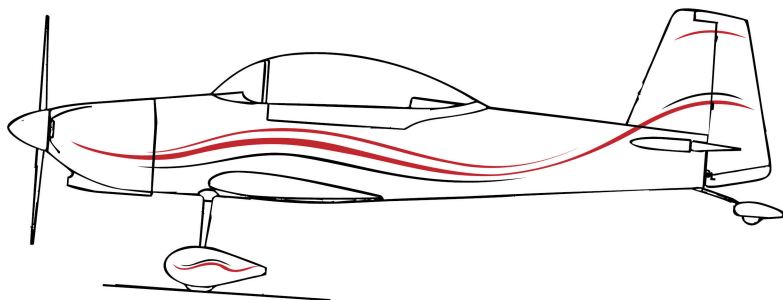

ALL STRIPES CAN BE MODIFIED.

MOST CAN BE ALTERED TO ACCOMIDATE DIFFERENT AIRFRAMES.

PIPER 4

PIPER 5

NEW!

PIPER 6

1-800-336-9633

RV

STRIPE COLORS ARE FOR ILLUSTRATIVE PURPOSES ONLY. ACTUAL
COLORS DICTATED BY CUSTOMER AT TIME OF ORDER.

ALL STRIPES CAN BE MODIFIED.

MOST CAN BE ALTERED TO ACCOMIDATE DIFFERENT AIRFRAMES.

RV 1

RV 2

RV 3 (PAINT MASK ONLY)