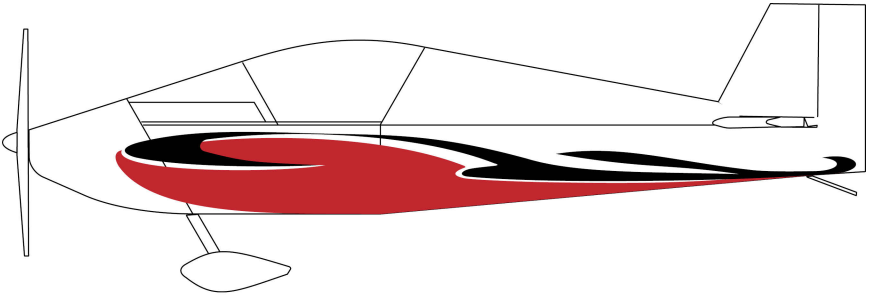

ALL STRIPES CAN BE MODIFIED.

MOST CAN BE ALTERED TO ACCOMIDATE DIFFERENT AIRFRAMES.

NEW!

RV 10

NEW!

RV 11

NEW!

RV 12

MISCELLANEOUS

STRIPE COLORS ARE FOR ILLUSTRATIVE PURPOSES ONLY. ACTUAL
COLORS DICTATED BY CUSTOMER AT TIME OF ORDER.

ALL STRIPES CAN BE MODIFIED.

MOST CAN BE ALTERED TO ACCOMIDATE DIFFERENT AIRFRAMES.

SONEX 1 (PAINT MASK ONLY)