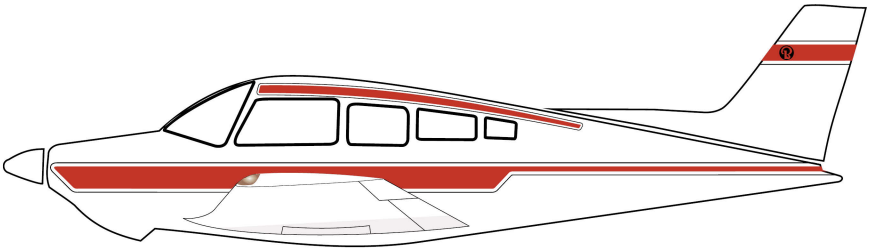

BEEHCRAFT

STRIPE COLORS ARE FOR ILLUSTRATIVE PURPOSES ONLY. ACTUAL
COLORS DICTATED BY CUSTOMER AT TIME OF ORDER.

ALL STRIPES CAN BE MODIFIED.

MOST CAN BE ALTERED TO ACCOMIDATE DIFFERENT AIRFRAMES.