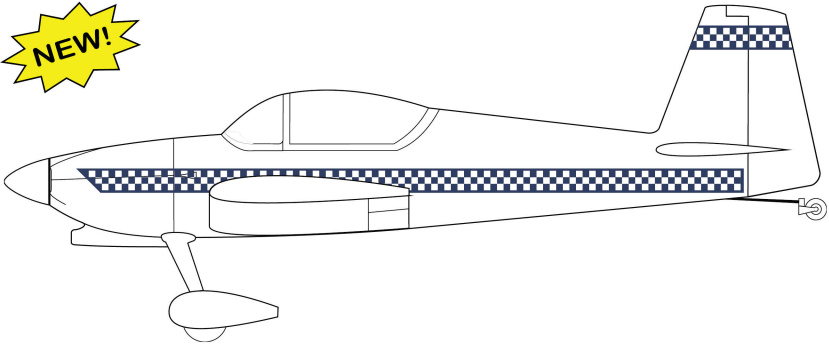

STRIPE COLORS ARE FOR ILLUSTRATIVE PURPOSES ONLY. ACTUAL
COLORS DICTATED BY CUSTOMER AT TIME OF ORDER.

ALL STRIPES CAN BE MODIFIED.

MOST CAN BE ALTERED TO ACCOMIDATE DIFFERENT AIRFRAMES.

RV 7

RV 8

RV 9

RV

STRIPE COLORS ARE FOR ILLUSTRATIVE PURPOSES ONLY. ACTUAL
COLORS DICTATED BY CUSTOMER AT TIME OF ORDER.

ALL STRIPES CAN BE MODIFIED.

MOST CAN BE ALTERED TO ACCOMIDATE DIFFERENT AIRFRAMES.

NEW!

RV 10

NEW!

RV 11

NEW!

RV 12

MISCELLANEOUS

STRIPE COLORS ARE FOR ILLUSTRATIVE PURPOSES ONLY. ACTUAL
COLORS DICTATED BY CUSTOMER AT TIME OF ORDER.

ALL STRIPES CAN BE MODIFIED.

MOST CAN BE ALTERED TO ACCOMIDATE DIFFERENT AIRFRAMES.

SONEX 1 (PAINT MASK ONLY)