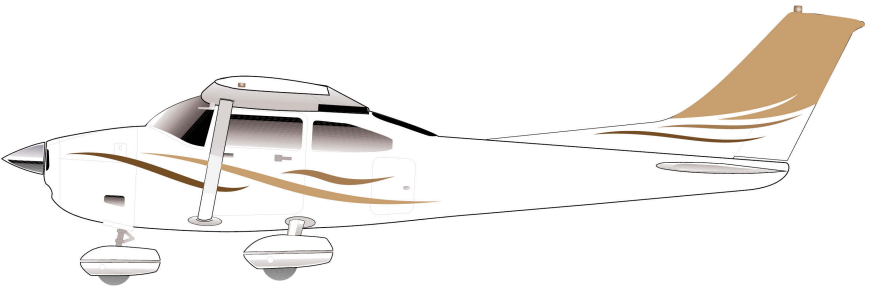

CESSNA

STRIPE COLORS ARE FOR ILLUSTRATIVE PURPOSES ONLY. ACTUAL
COLORS DICTATED BY CUSTOMER AT TIME OF ORDER.

ALL STRIPES CAN BE MODIFIED.

MOST CAN BE ALTERED TO ACCOMIDATE DIFFERENT AIRFRAMES.

CESSNA 13