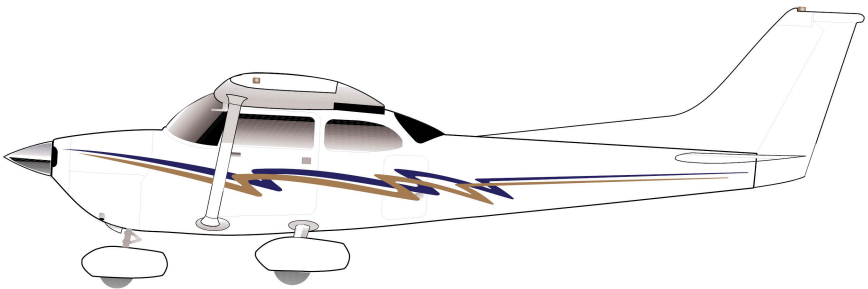

CESSNA

STRIPE COLORS ARE FOR ILLUSTRATIVE PURPOSES ONLY. ACTUAL
COLORS DICTATED BY CUSTOMER AT TIME OF ORDER.

ALL STRIPES CAN BE MODIFIED.

MOST CAN BE ALTERED TO ACCOMIDATE DIFFERENT AIRFRAMES.

CESSNA 2