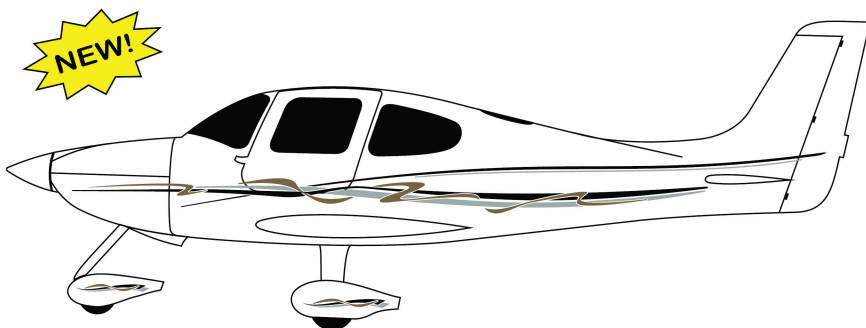

CIRRUS

STRIPE COLORS ARE FOR ILLUSTRATIVE PURPOSES ONLY. ACTUAL
COLORS DICTATED BY CUSTOMER AT TIME OF ORDER.

ALL STRIPES CAN BE MODIFIED.

MOST CAN BE ALTERED TO ACCOMIDATE DIFFERENT AIRFRAMES.

CIRRUS 2